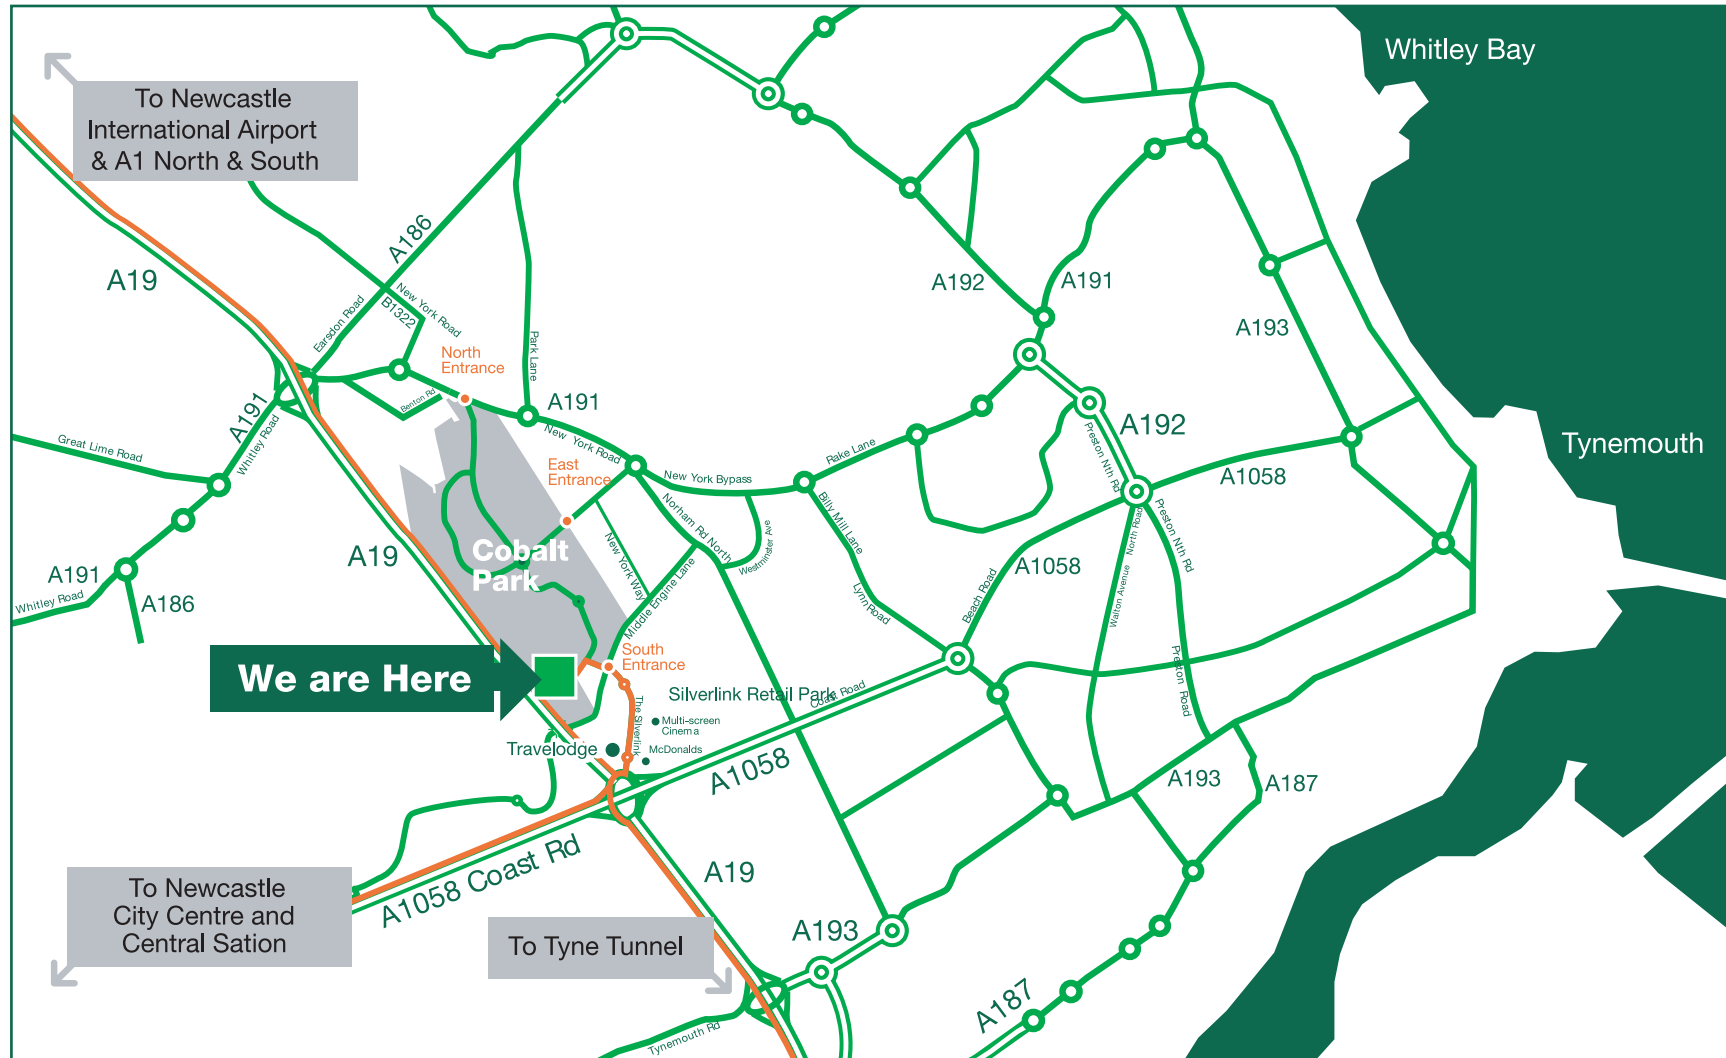

Northpoint.

Cobalt Business Exchange
Cobalt Park Way
Silverlink
Tyne & Wear
NE28 9NZ
0191 280 4192
0191 280 4191

SatNav
NE28 9NZ

Directions

From the North

Travel south on the A1, exit slip road signpost A19/Tyne Tunnel. Continue south towards the Tyne Tunnel along A19 until you reach the roundabout at A1058. Take the first exit signed to Silverlink. Continue forward over the next two mini roundabouts until you reach the main roundabout at Middle Engine Lane. Take the second exit onto Cobalt Park Way and then over the next roundabout into the Cobalt Business Exchange & Conference Centre (CBX).

From the South

From the south follow the A1(M), then follow signs for Tyne Tunnel A194 and the A19. Go through the Tyne Tunnel and on exit head for A19 north until roundabout on the A1058. Take the third exit signed to Silverlink. Continue forward over the next two mini roundabouts until you reach the main roundabout at Middle Engine Lane. Take the second exit onto Cobalt Park Way and then over the next roundabout into the Cobalt Business Exchange & Conference Centre.